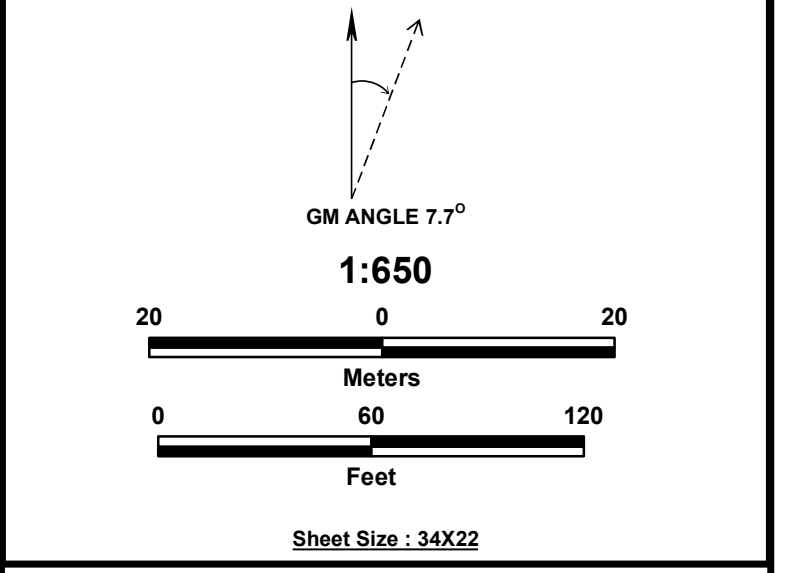

FORT CARSON		
COMMON INSTALLATION PICTURE		
Womack Reservoir Fishing Map		
DPW ENGINEERING DIVISION GIS		
PRODUCTION: DPW GIS / TUKUH TECH. PHONE: (719) 524-1085		
PREPARED BY: JC	CHECKED BY: JC	PREPARED: 5/24/2021
FILE NAME: Womack Fishing Map		SHEET: 1 of 1