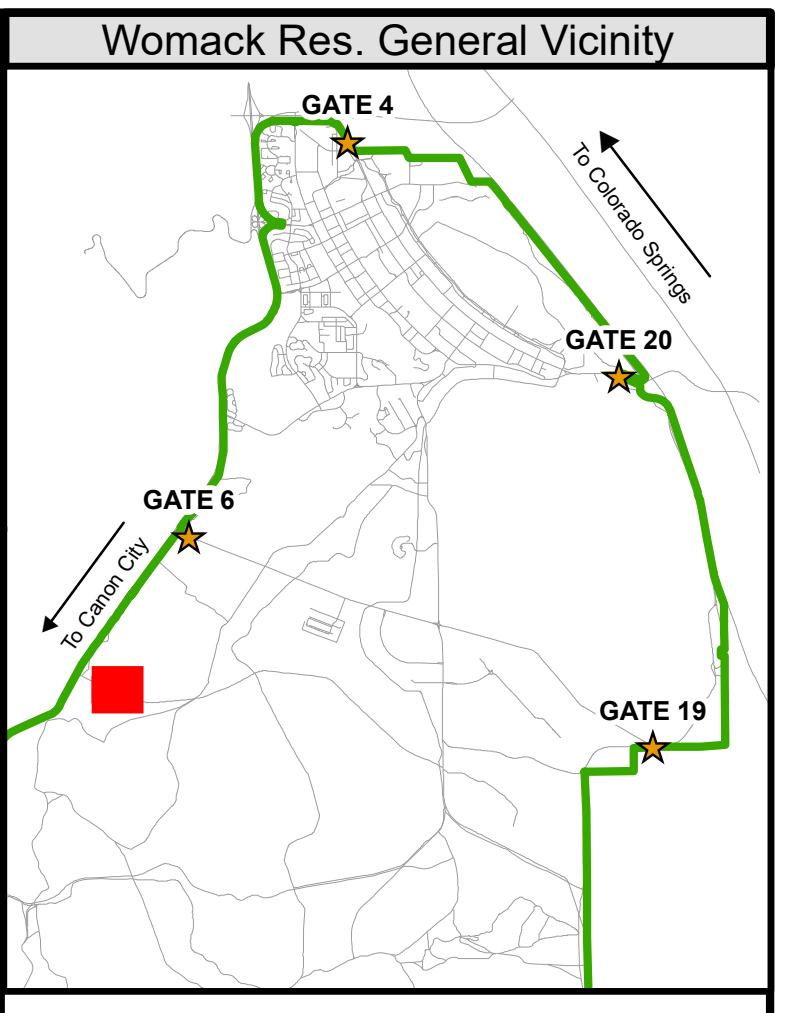

**Fort Carson  
Womack Reservoir**

**Species of Fish**

Catfish  
(Siluriformes)

Rainbow Trout  
(Oncorhynchus mykiss)

**Womack Reservoir  
Bag Limits**

Catfish (10)

Rainbow Trout (4)

iSportsman...  
Hunting / Fishing: (719) 217-3148  
Wildlife: (719) 646-9065  
  
Wildlife Office B1219, Rm. 340, 319, & 320  
(Hours: 0700-1530 Mon.-Fri.)

**For Additional Information  
Please Click The Link Below**  
<https://fortcarson.isportsman.net>

**Legend**

- Womack Res. (3 Ac.)
- Womack Contours (1ft)

**Subsurface Depth**

- 1 - 2 Feet
- 2 - 4 Feet
- 4 - 6 Feet
- 6 - 8 Feet
- 8 - 10 Feet
- 10 - 12 Feet

**FOR OFFICIAL USE ONLY**

IF YOU SEE ANY ERRORS OR OMISSIONS ON THIS MAP, PLEASE CALL DPW GIS OR MARK YOUR CHANGES AND RETURN FOR UPDATES.

<b>FORT CARSON</b>		
COMMON INSTALLATION PICTURE		
<b>Womack Reservoir Fishing Map</b>		
DPW ENGINEERING DIVISION GIS		
PRODUCTION: DPW GIS / TUKUH TECH. PHONE: (719) 524-1085		
PREPARED BY: JC	CHECKED BY: JC	PREPARED: 5/24/2021
FILE NAME: Womack Fishing Map		SHEET: 1 of 1